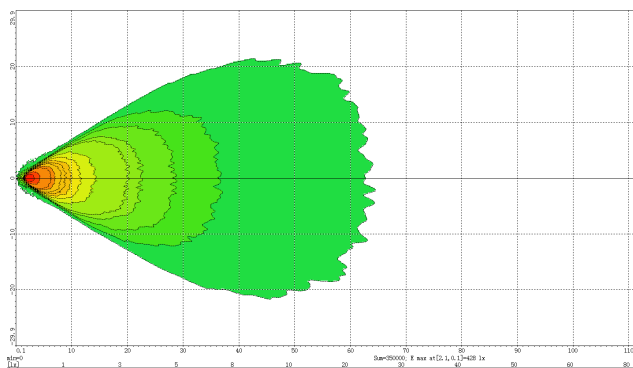

MODEL: GT14227

Oder Code	GT14227
Max Power	40W
Leds	4Pcs*10W Osram
Color Temperature	6000K
AMP Draw	2.3A@12V, 1.16A@24V
Operating Voltage	10-30V DC
Operating Temperature	-40~+80 °Celcius
Size(inch)	4.21"
Beam Pattern	Flood
1Lux Reading	64m
Theoretical Lumen(lm)	3800lm
Effective Lumen(lm)	2660lm
Mounting Bracket	304 Stainless Steel
Lifetime	30000+h
Lens Material	Polycarbonate
Housing	Die-Casting Aluminum
Coating Powder	Sand Black
Cable Length	400mm
Waterproof Rate	Ip68
EMC Protection	ECE R10, CISPR 25 Class 3
Net Weight	0.55Kg
Package Standard	18Pcs/Carton

1lx@64meters