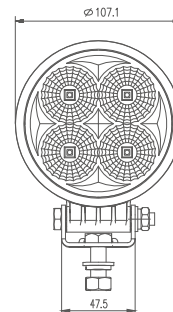

MODEL: GT14227

Oder Code	GT14227
Max Power	40W
Leds	4Pcs*10W Osram
Color Temperature	6000K
AMP Draw	2.3A@12V, 1.16A@24V
Operating Voltage	10-30V DC
Operating Temperature	-40~+80 °Celcius
Size(inch)	4.21"
Beam Pattern	Flood
1Lux Reading	64m
Theoretical Lumen(lm)	3800lm
Effective Lumen(lm)	2660lm
Mounting Bracket	304 Stainless Steel
Lifetime	30000+h
Lens Material	Polycarbonate
Housing	Die-Casting Aluminum
Coating Powder	Sand Black
Cable Length	400mm
Waterproof Rate	Ip68
EMC Protection	ECE R10, CISPR 25 Class 3
Net Weight	0.55Kg
Package Standard	18Pcs/Carton

1lx@64meters