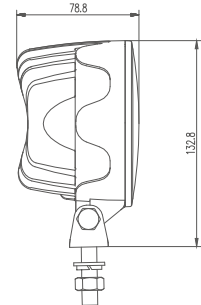

MODEL: GT14227

Oder Code	GT14227
Max Power	40W
Leds	4Pcs*10W Osram
Color Temperature	6000K
AMP Draw	2.3A@12V, 1.16A@24V
Operating Voltage	10-30V DC
Operating Temperature	-40~+80 °Celcius
Size(inch)	4.21"
Beam Pattern	Flood
1Lux Reading	64m
Theoretical Lumen(lm)	3800lm
Effective Lumen(lm)	2660lm
Mounting Bracket	304 Stainless Steel
Lifetime	30000+h
Lens Material	Polycarbonate
Housing	Die-Casting Aluminum
Coating Powder	Sand Black
Cable Length	400mm
Waterproof Rate	Ip68
EMC Protection	ECE R10, CISPR 25 Class 3
Net Weight	0.55Kg
Package Standard	18Pcs/Carton

1lx@64meters