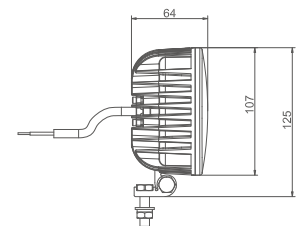

# MODEL: GT17212

Oder Code	GT17212
Max Power	54W
Leds	6Pcs*9W Osram
Color Temperature	5700K
AMP Draw	3A@12V, 1.5@24V
Operating Voltage	10-30V DC
Operating Temperature	-40~+80 °Celcius
Size(inch)	6.5"
Beam Pattern	Flood
1Lux Reading	78m
Theoretical Lumen(lm)	5400lm
Effective Lumen(lm)	3780lm
Mounting Bracket	Aluminum Left Side/Right Side/ Bottom Mount
Lifetime	30000+h
Lens Material	Polycarbonate
Housing	Die-Cast Aluminum
Coating Powder	Sand Black
Cable Length	400mm
Waterproof Rate	Ip68
EMC Protection	ECE R10, CISPR 25 Class 3
Net Weight	0.82Kg
Package Standard	12Pcs/Carton

1lx@78meters