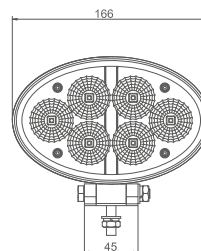

# MODEL: GT17212

Oder Code	GT17212
Max Power	54W
Leds	6Pcs*9W Osram
Color Temperature	5700K
AMP Draw	3A@12V, 1.5@24V
Operating Voltage	10-30V DC
Operating Temperature	-40~+80 °Celcius
Size(inch)	6.5"
Beam Pattern	Flood
1Lux Reading	78m
Theoretical Lumen(lm)	5400lm
Effective Lumen(lm)	3780lm
Mounting Bracket	Aluminum Left Side/Right Side/ Bottom Mount
Lifetime	30000+h
Lens Material	Polycarbonate
Housing	Die-Cast Aluminum
Coating Powder	Sand Black
Cable Length	400mm
Waterproof Rate	Ip68
EMC Protection	ECE R10, CISPR 25 Class 3
Net Weight	0.82Kg
Package Standard	12Pcs/Carton

1lx@78meters