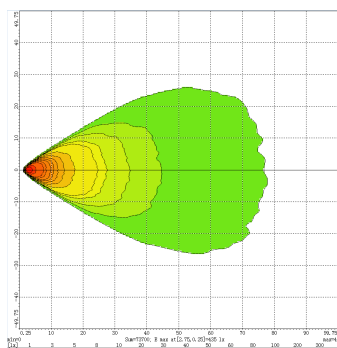

# MODEL: GT17212

Oder Code	GT17212
Max Power	54W
Leds	6Pcs*9W Osram
Color Temperature	5700K
AMP Draw	3A@12V, 1.5@24V
Operating Voltage	10-30V DC
Operating Temperature	-40~+80 °Celcius
Size(inch)	6.5"
Beam Pattern	Flood
1Lux Reading	78m
Theoretical Lumen(lm)	5400lm
Effective Lumen(lm)	3780lm
Mounting Bracket	Aluminum Left Side/Right Side/ Bottom Mount
Lifetime	30000+h
Lens Material	Polycarbonate
Housing	Die-Cast Aluminum
Coating Powder	Sand Black
Cable Length	400mm
Waterproof Rate	Ip68
EMC Protection	ECE R10, CISPR 25 Class 3
Net Weight	0.82Kg
Package Standard	12Pcs/Carton

1lx@78meters