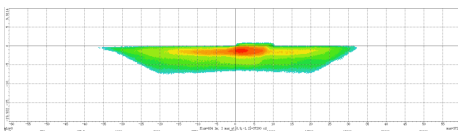

MODEL: GT17217

Oder Code	GT17217
Max Power	24W
Leds	2Pcs*12W Osram
Color Temperature	5700K
AMP Draw	1A@24V, 2A@12V
Operating Voltage	10-30V DC
Operating Temperature	-40~+80 °Celcius
Size(inch)	7.0"
Beam Pattern	Driving Light Beam
1Lux Reading	147m
Theoretical Lumen(lm)	2400lm
Effective Lumen(lm)	2300lm
Lifetime	30000+h
Lens Material	Polycarbonate
Housing	Die-Casting Aluminum
Coating Powder	Sand Black
Pressure Equalization Vent	Yes
Cable Length	400mm
Waterproof Rate	Ip68
EMC Protection	ECE R10, CISPR 25 Class 3
Beam Type Protection	DOT/SAE APPROVED
Net Weight	1.04Kg
Package Standard	20Pcs/Carton

Low Beam

1lx@147meters

High Beam

1lx@147meters