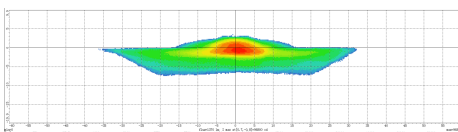

MODEL: GT17217

Oder Code	GT17217
Max Power	24W
Leds	2Pcs*12W Osram
Color Temperature	5700K
AMP Draw	1A@24V, 2A@12V
Operating Voltage	10-30V DC
Operating Temperature	-40~+80 °Celcius
Size(inch)	7.0"
Beam Pattern	Driving Light Beam
1Lux Reading	147m
Theoretical Lumen(lm)	2400lm
Effective Lumen(lm)	2300lm
Lifetime	30000+h
Lens Material	Polycarbonate
Housing	Die-Casting Aluminum
Coating Powder	Sand Black
Pressure Equalization Vent	Yes
Cable Length	400mm
Waterproof Rate	Ip68
EMC Protection	ECE R10, CISPR 25 Class 3
Beam Type Protection	DOT/SAE APPROVED
Net Weight	1.04Kg
Package Standard	20Pcs/Carton

Low Beam

1lx@147meters

High Beam

1lx@147meters