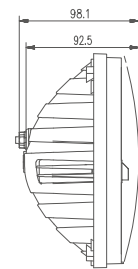

MODEL: GT17217

Oder Code	GT17217
Max Power	24W
Leds	2Pcs*12W Osram
Color Temperature	5700K
AMP Draw	1A@24V, 2A@12V
Operating Voltage	10-30V DC
Operating Temperature	-40~+80 °Celcius
Size(inch)	7.0"
Beam Pattern	Driving Light Beam
1Lux Reading	147m
Theoretical Lumen(lm)	2400lm
Effective Lumen(lm)	2300lm
Lifetime	30000+h
Lens Material	Polycarbonate
Housing	Die-Casting Aluminum
Coating Powder	Sand Black
Pressure Equalization Vent	Yes
Cable Length	400mm
Waterproof Rate	Ip68
EMC Protection	ECE R10, CISPR 25 Class 3
Beam Type Protection	DOT/SAE APPROVED
Net Weight	1.04Kg
Package Standard	20Pcs/Carton

Low Beam

1lx@147meters

High Beam

1lx@147meters