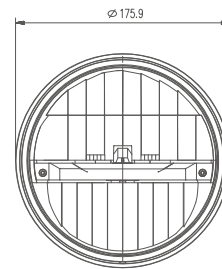

MODEL: GT17217

Oder Code	GT17217
Max Power	24W
Leds	2Pcs*12W Osram
Color Temperature	5700K
AMP Draw	1A@24V, 2A@12V
Operating Voltage	10-30V DC
Operating Temperature	-40~+80 °Celcius
Size(inch)	7.0"
Beam Pattern	Driving Light Beam
1Lux Reading	147m
Theoretical Lumen(lm)	2400lm
Effective Lumen(lm)	2300lm
Lifetime	30000+h
Lens Material	Polycarbonate
Housing	Die-Casting Aluminum
Coating Powder	Sand Black
Pressure Equalization Vent	Yes
Cable Length	400mm
Waterproof Rate	Ip68
EMC Protection	ECE R10, CISPR 25 Class 3
Beam Type Protection	DOT/SAE APPROVED
Net Weight	1.04Kg
Package Standard	20Pcs/Carton

Low Beam

1lx@147meters

High Beam

1lx@147meters