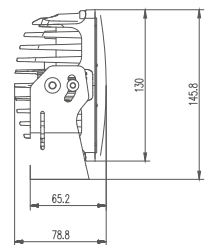

MODEL: GT18101

Oder Code	GT18101
Max Power	90W
Leds	15Pcs*6W Osram
Color Temperature	5700K
AMP Draw	6.67A@12V, 3.34A@24V
Operating Voltage	10-30V DC
Operating Temperature	-40~+80 °Celcius
Size(inch)	7.6"
Beam Pattern	Flood
1Lux Reading	125m
Theoretical Lumen(lm)	6000lm
Effective Lumen(lm)	4200lm
Mounting Bracket	304 Stainless Steel
Lifetime	30000+h
Lens Material	Polycarbonate
Housing	Die-Casting Aluminum
Coating Powder	Sand Black
Pressure Equalization Vent	Yes
Cable Length	400mm
Waterproof Rate	Ip68
EMC Protection	ECE R10, CISPR 25 Class 3
Net Weight	1.32Kg
Package Standard	6Pcs/Carton

1lx@125meters