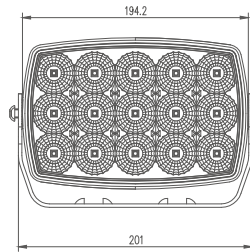

MODEL: GT18101

Oder Code	GT18101
Max Power	90W
Leds	15Pcs*6W Osram
Color Temperature	5700K
AMP Draw	6.67A@12V, 3.34A@24V
Operating Voltage	10-30V DC
Operating Temperature	-40~+80 °Celcius
Size(inch)	7.6"
Beam Pattern	Flood
1Lux Reading	125m
Theoretical Lumen(lm)	6000lm
Effective Lumen(lm)	4200lm
Mounting Bracket	304 Stainless Steel
Lifetime	30000+h
Lens Material	Polycarbonate
Housing	Die-Casting Aluminum
Coating Powder	Sand Black
Pressure Equalization Vent	Yes
Cable Length	400mm
Waterproof Rate	Ip68
EMC Protection	ECE R10, CISPR 25 Class 3
Net Weight	1.32Kg
Package Standard	6Pcs/Carton

1lx@125meters