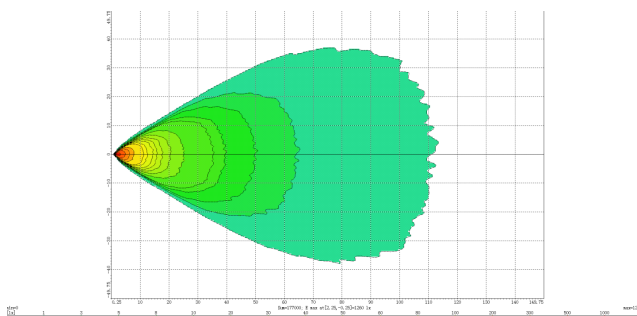

MODEL: GT18101

Oder Code	GT18101
Max Power	90W
Leds	15Pcs*6W Osram
Color Temperature	5700K
AMP Draw	6.67A@12V, 3.34A@24V
Operating Voltage	10-30V DC
Operating Temperature	-40~+80 °Celcius
Size(inch)	7.6"
Beam Pattern	Flood
1Lux Reading	125m
Theoretical Lumen(lm)	6000lm
Effective Lumen(lm)	4200lm
Mounting Bracket	304 Stainless Steel
Lifetime	30000+h
Lens Material	Polycarbonate
Housing	Die-Casting Aluminum
Coating Powder	Sand Black
Pressure Equalization Vent	Yes
Cable Length	400mm
Waterproof Rate	Ip68
EMC Protection	ECE R10, CISPR 25 Class 3
Net Weight	1.32Kg
Package Standard	6Pcs/Carton

1lx@125meters